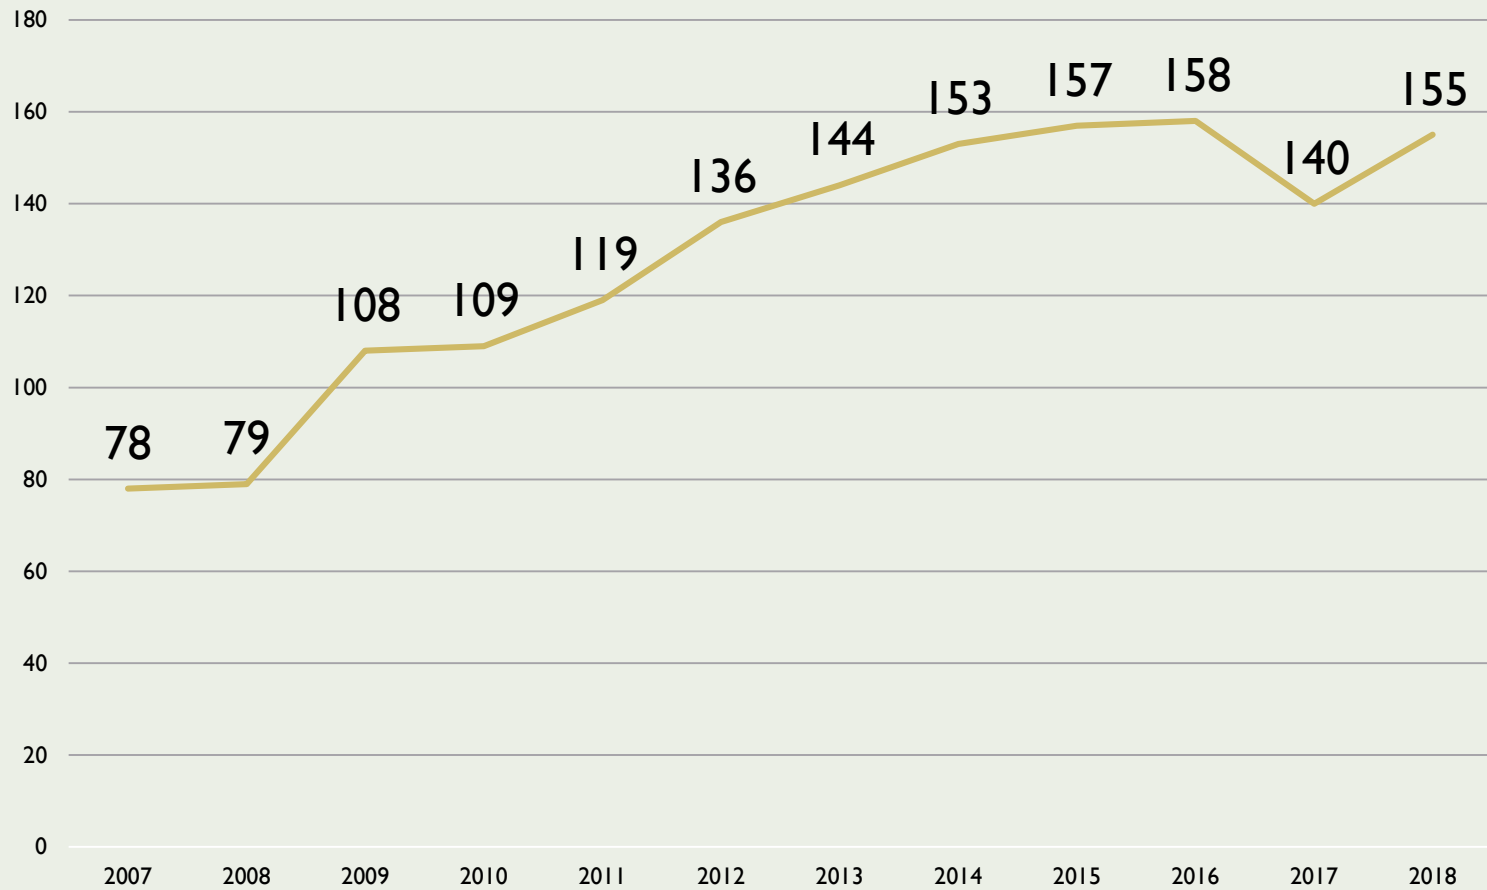

# Where do your IBS dues go? Total 2018 Expenses \$73,461

Dec. 31, 2018 Balances: \$56,918 (general); \$29,639 (President's);  
\$19,981 (CDs) = **Total cash: \$106,538**

# Total 600 Yard Shooters

(# shown is number of persons earning points)