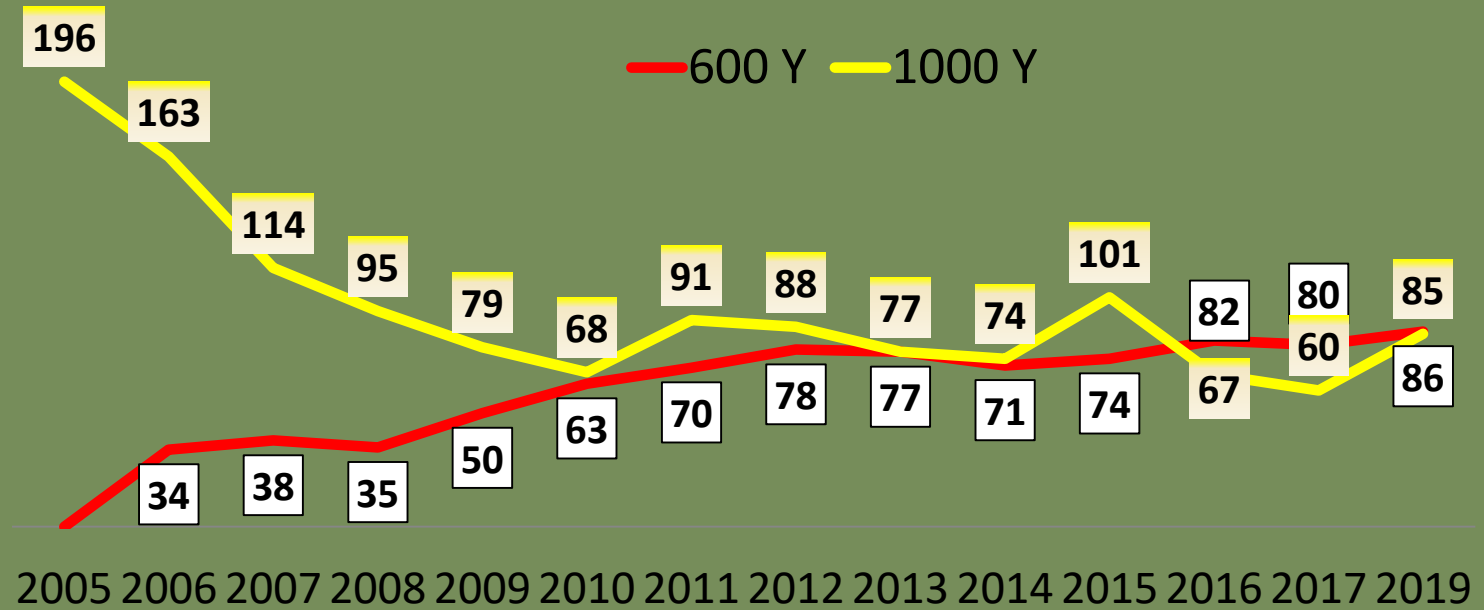

Long Range Nationals Participation