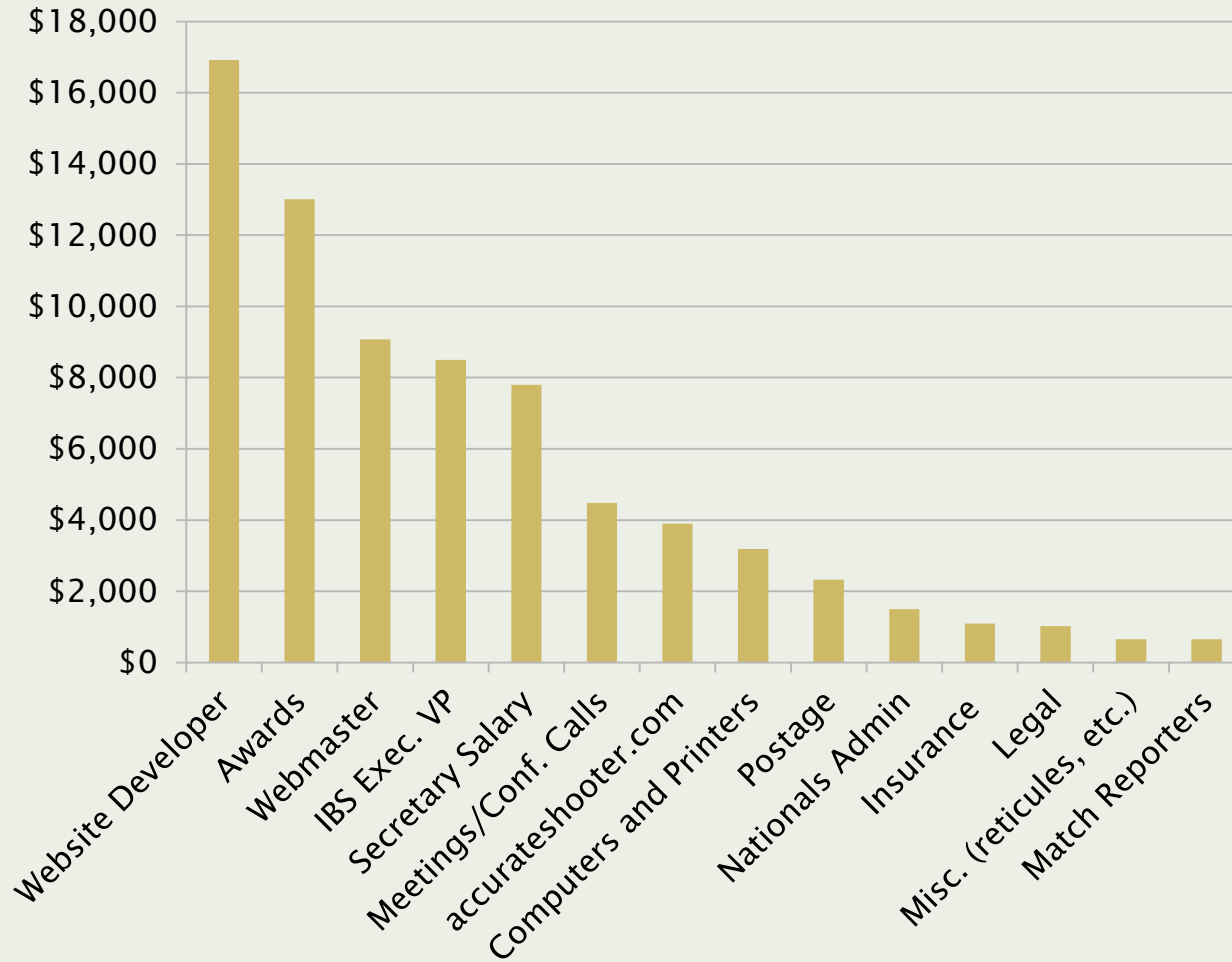

Where do your IBS dues go? Total 2018 Expenses $73,461

Dec. 31, 2018 Balances: $56,918 (general); $29,639 (President's);
$19,981 (CDs) = **Total cash: $106,538**