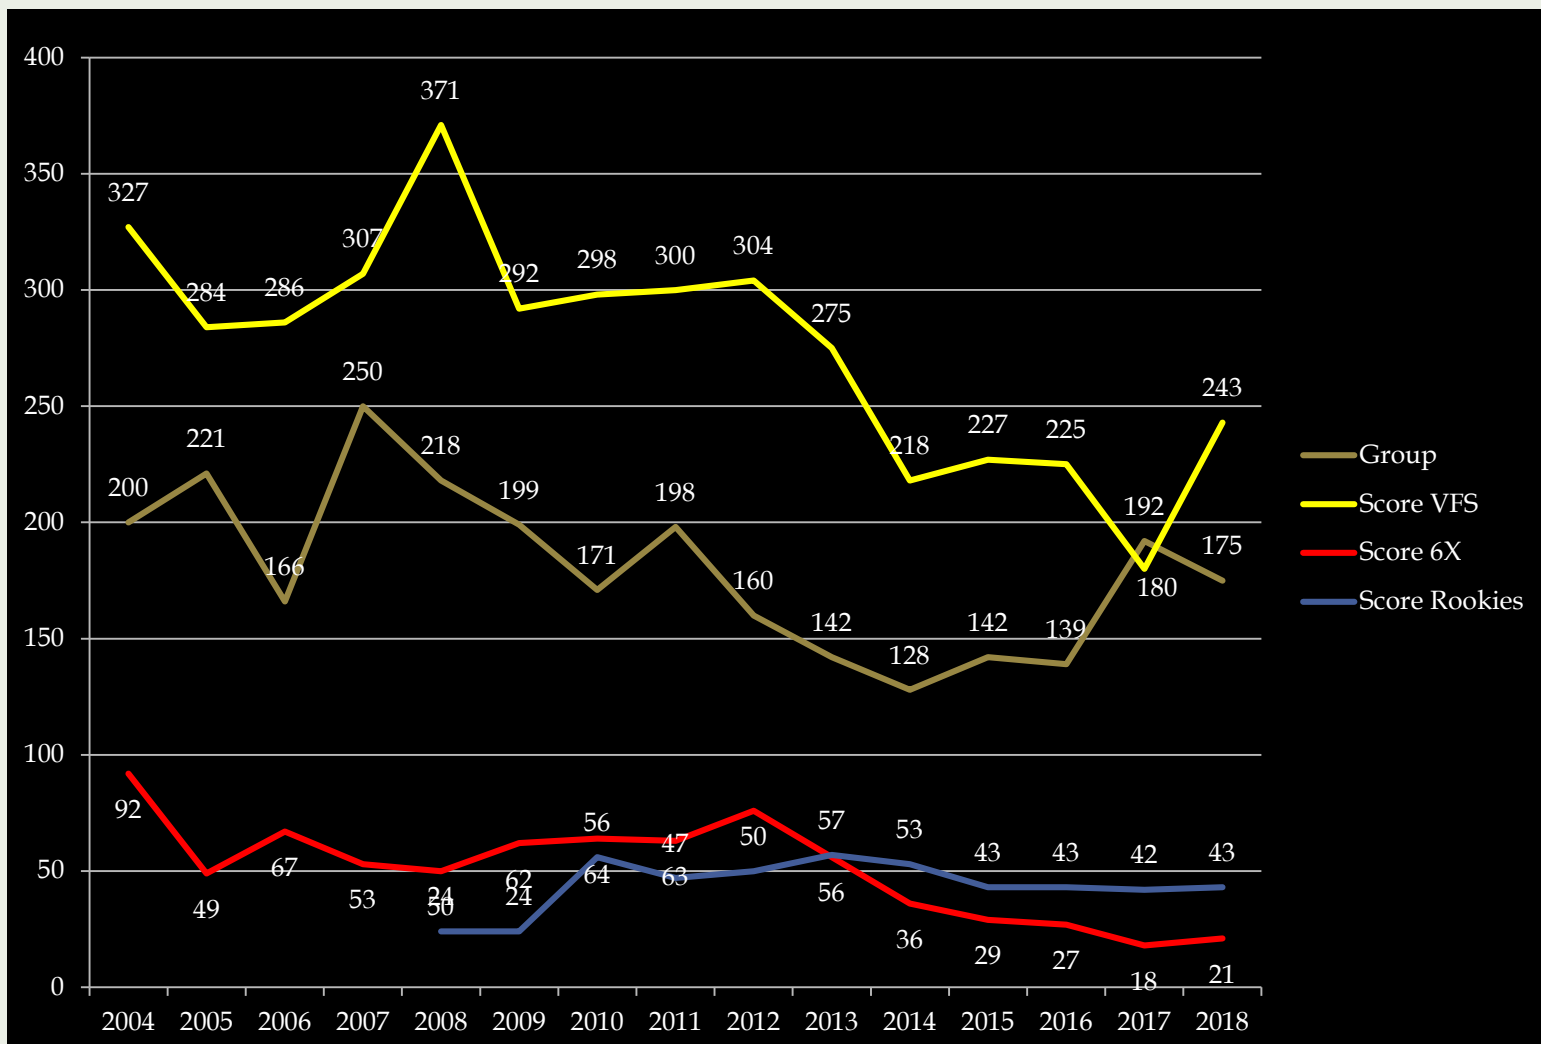

# Total 600 Yard Shooters

(# shown is number of persons earning points)