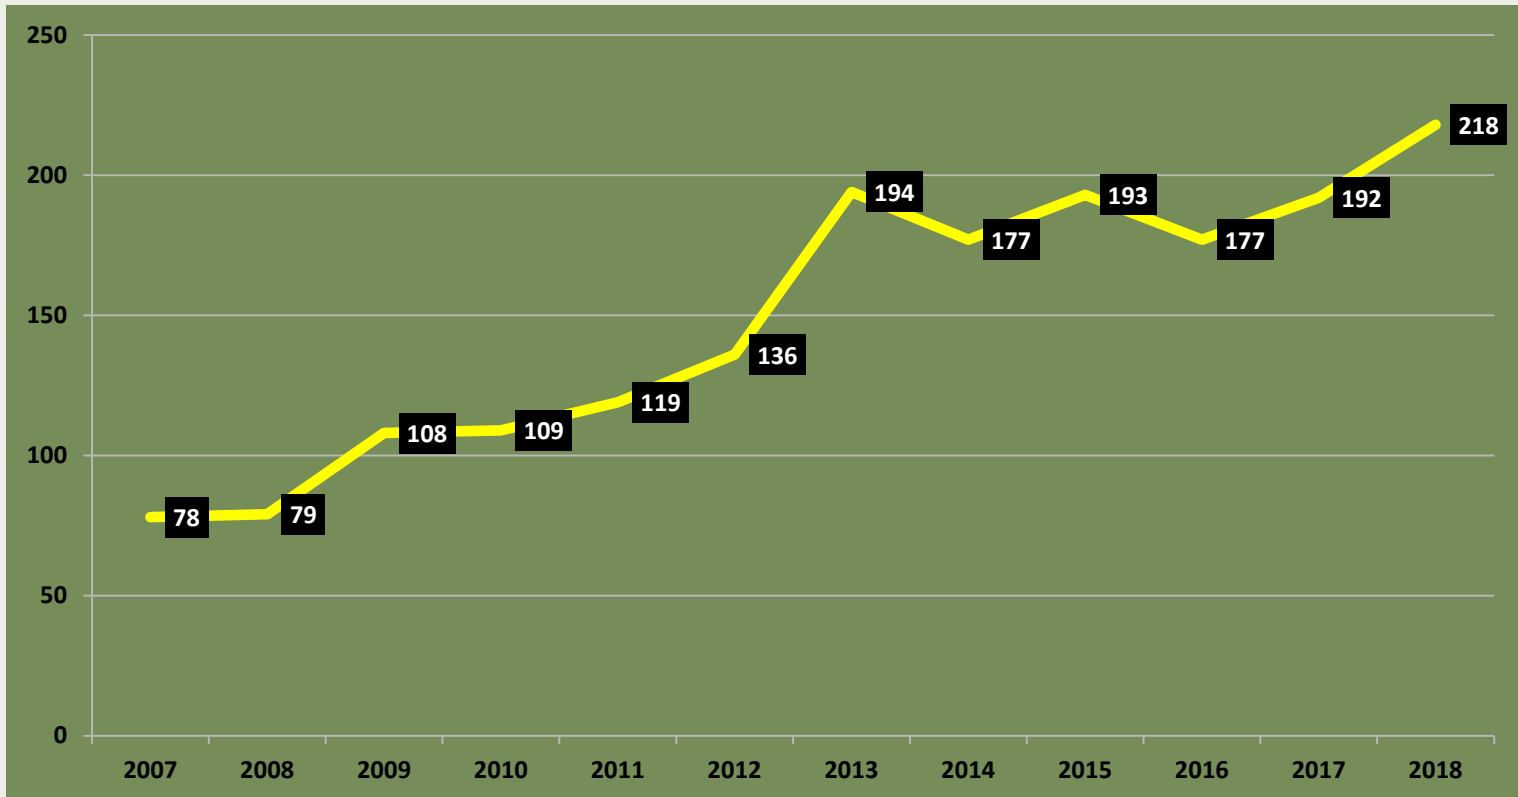

Total 1000 Yard Shooters 2007-2018

(# shown is number of persons earning points)